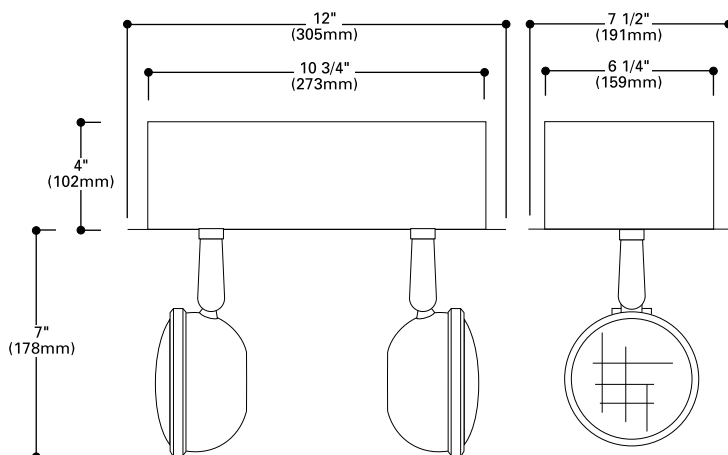

DIMENSIONS

DESCRIPTION

The RF Recessed T Bar Series provides remote heads (no battery) in all metal for recessed installation in T-bar ceilings. A highly polished reflector located behind the lamp provides abundant emergency light to the floor when connected to an emergency battery source. Several lamp styles are available.

RF Recessed T Bar Remote Fixture

**Steel Recessed Mount
Less Battery
All Metal
Incandescent Lamps**

EMERGENCY LIGHTING

ORDERING INFORMATION

Catalog No.	No. of Heads	Ship Wt.
RF412	2	5
RF413	3	7
RF414	4	9

Note: Maximum wattage per head is 50 watts. Please specify lamp when ordering.

- All metal heads
- Choose double, triple, or quadruple remote heads
- Adjustable swivel
- White panel finish with white heads
- Mounts by dropping into T-bar grid ceiling
- 6 or 12 volt wedge base incandescent lamp is standard (see lamp charts on page 42)
- Local 3 IBEW